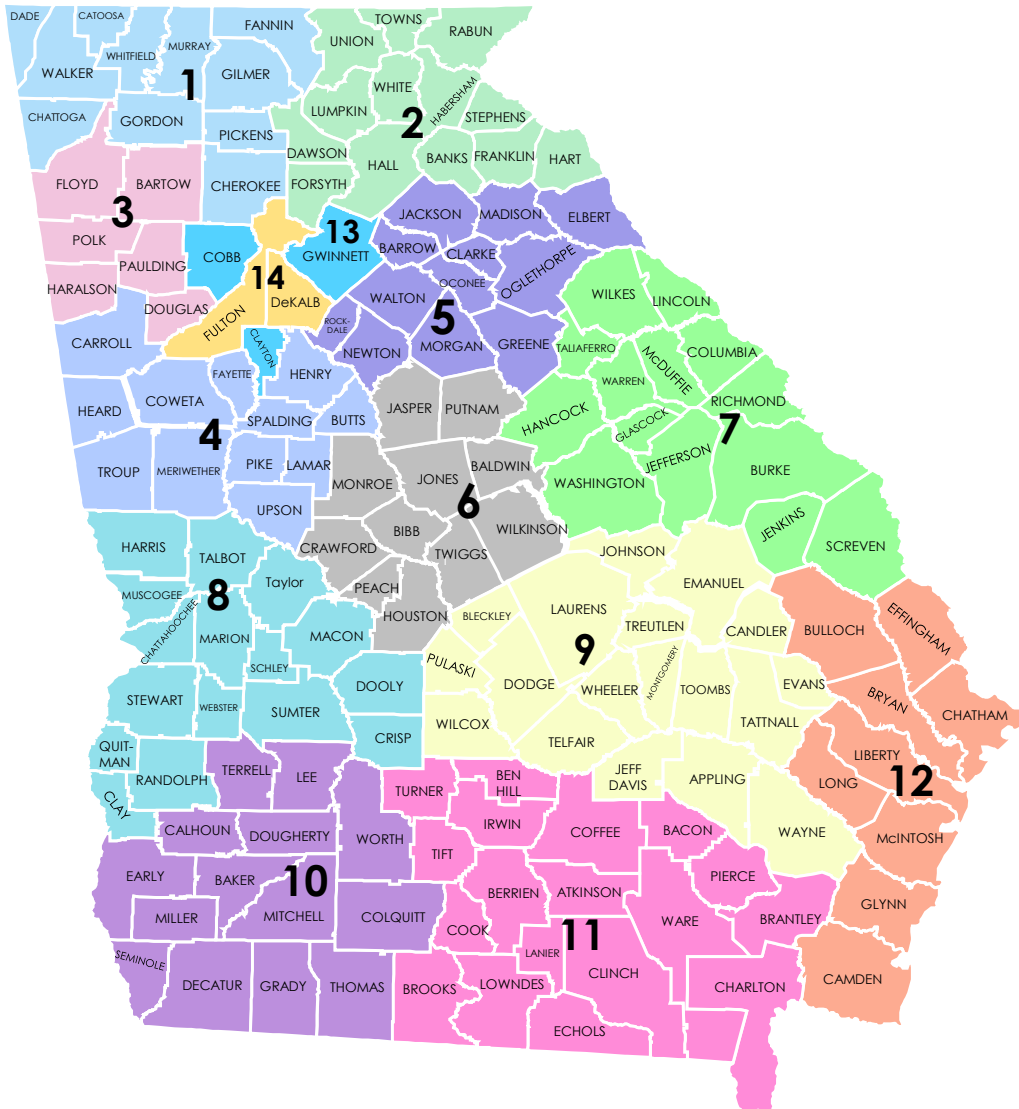

DFCS Regions | Child Welfare

Region 1: Danny Nuckolls

Catoosa, Chattooga, Cherokee, Dade, Fannin, Gilmer, Gordon, Murray, Pickens, Walker, Whitfield

Region 2: Latisha Flesher

Banks, Dawson, Forsyth, Franklin, Habersham, Hall, Hart, Lumpkin, Rabun, Stephens, Towns, Union, White

Region 3: Jennifer Brogdon

Bartow, Douglas, Floyd, Haralson, Paulding, Polk

April 2024

Region 4: Jason Airman

Butts, Carroll, Coweta, Fayette, Heard, Henry, Lamar, Meriwether, Pike, Spalding, Troup, Upson

Region 5: Dawn Criss

Barrow, Clarke, Elbert, Greene, Jackson, Madison, Morgan, Newton, Oconee, Oglethorpe, Rockdale, Walton

Region 6: Shay Thornton

Baldwin, Bibb, Crawford, Houston, Jasper, Jones, Monroe, Peach, Putnam, Twiggs, Wilkinson

Region 12: Vacant

Bryan, Bulloch, Camden, Chatham, Effingham, Glynn, Liberty, Long, McIntosh

Region 13: Travis Moses

Clayton, Cobb, Gwinnett

Region 14: Kristen Toliver

DeKalb, Fulton

Regional Directors noted in Blue